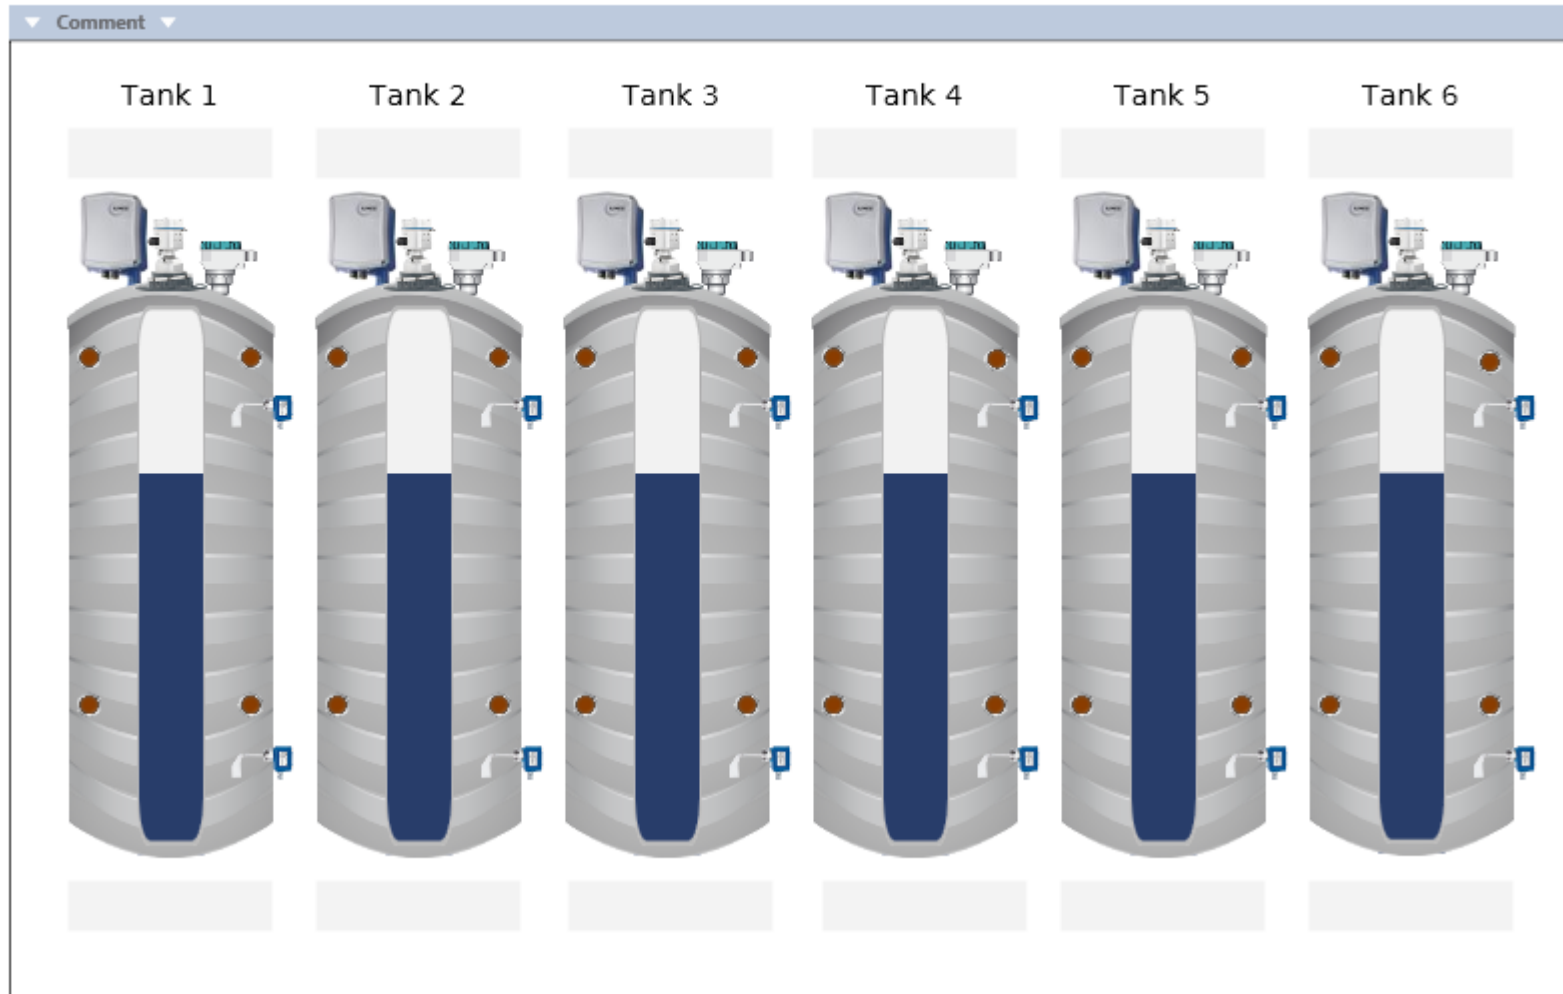

IP Settings	
IP address	192.168. 0 .151
Subnet mask	255.255.255. 0
Default gateway	192.168. 0 . 1

Type in 192.168.0.151 in your webb browser

Web Page1 X Password Remote I/O Local I/O and COM Modules Controller Model Detectors GetUnit Jump2Screen Num to ASCII